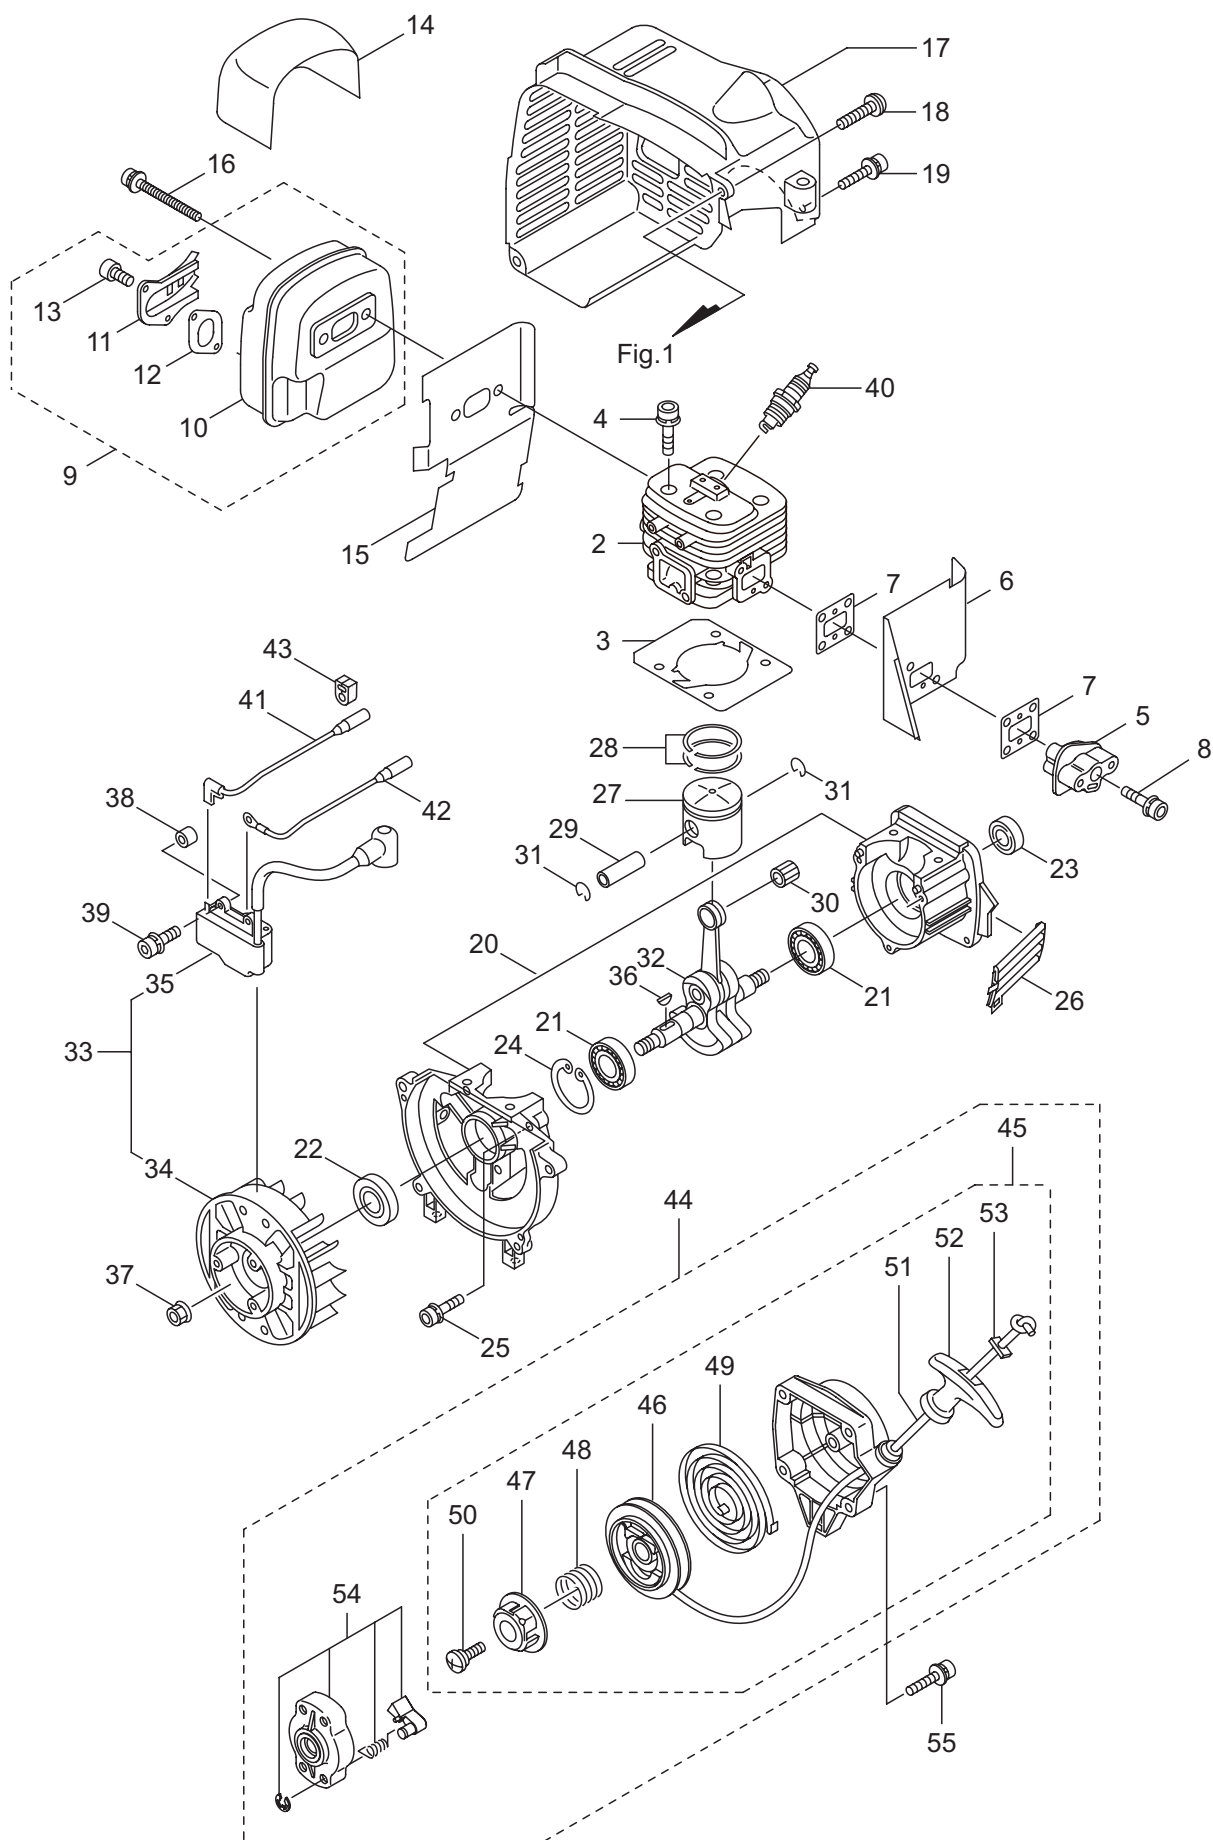

2. MM300 ENGINE (CYLINDER, CRANKCASE)

Ref. No.	Part No.	Part Name	Q'ty	Remarks
2-1	875097	Engine	1	CE300D/07
2-2	286791	Cylinder	1	
2-3	286846	Gasket	1	
2-4	261250	Cap Screw	4	M5x20
2-5	282579	Insulator	1	
2-6	281590	Air Duct	1	
2-7	261171	Gasket	2	
2-8	265924	Cap Screw	2	M5x25
2-9	288182	Muffler Ass'y	1	Incl.10-13
2-10	288180	Muffler Comp	1	
2-11	268171	Muffler Tail	1	
2-12	287254	Gasket	1	
2-13	265107	Cap Screw	2	M4x10
2-14	268461	Holder	1	
2-15	281589	Gasket	1	
2-16	266402	Cap Screw	2	M5x55
2-17	289293	Top Cover	1	
2-18	122095	Screw	2	M5x20
2-19	265724	Cap Screw	2	M4x25
2-20	286851	Crankcase	1	
2-21	280488	Bearing	2	PPL 6001
2-22	261492	Oil Seal	1	ISCD12287
2-23	261386	Oil Seal	1	ISCD12227
2-24	055185	Snap Ring	1	#28
2-25	261612	Cap Screw	3	M5x30
2-26	281442	Screen	1	
2-27	283380	Piston	1	
2-28	265067	Piston Ring	2	(2)Required
2-29	265068	Piston Pin	1	
2-30	265225	Bearing,Needle	1	
2-31	261393	Clip,Piston Pin	2	
2-32	265141	Crankshaft/Conn.Rod Ass'y	1	
2-33	287004	Magneto Ass'y	1	Incl.34,35
2-34	286889	Rotor/Fan	1	
2-35	282010	Ignition Coil Ass'y	1	
2-36	261076	Woodruff Key	1	3x10
2-37	261417	Nut,Rotor	1	M8
2-38	280381	Spacer	2	
2-39	261256	Cap Screw	2	M4x25
2-40	288264	Spark Plug	1	BPMR8Y
2-41	281864	Lead	1	
2-42	282087	Lead	1	
2-43	281172	Grommet	1	
2-44	283039	Recoil Starter Ass'y	1	Incl.45-54
2-45	283502	Starter Ass'y	1	Incl.46-53