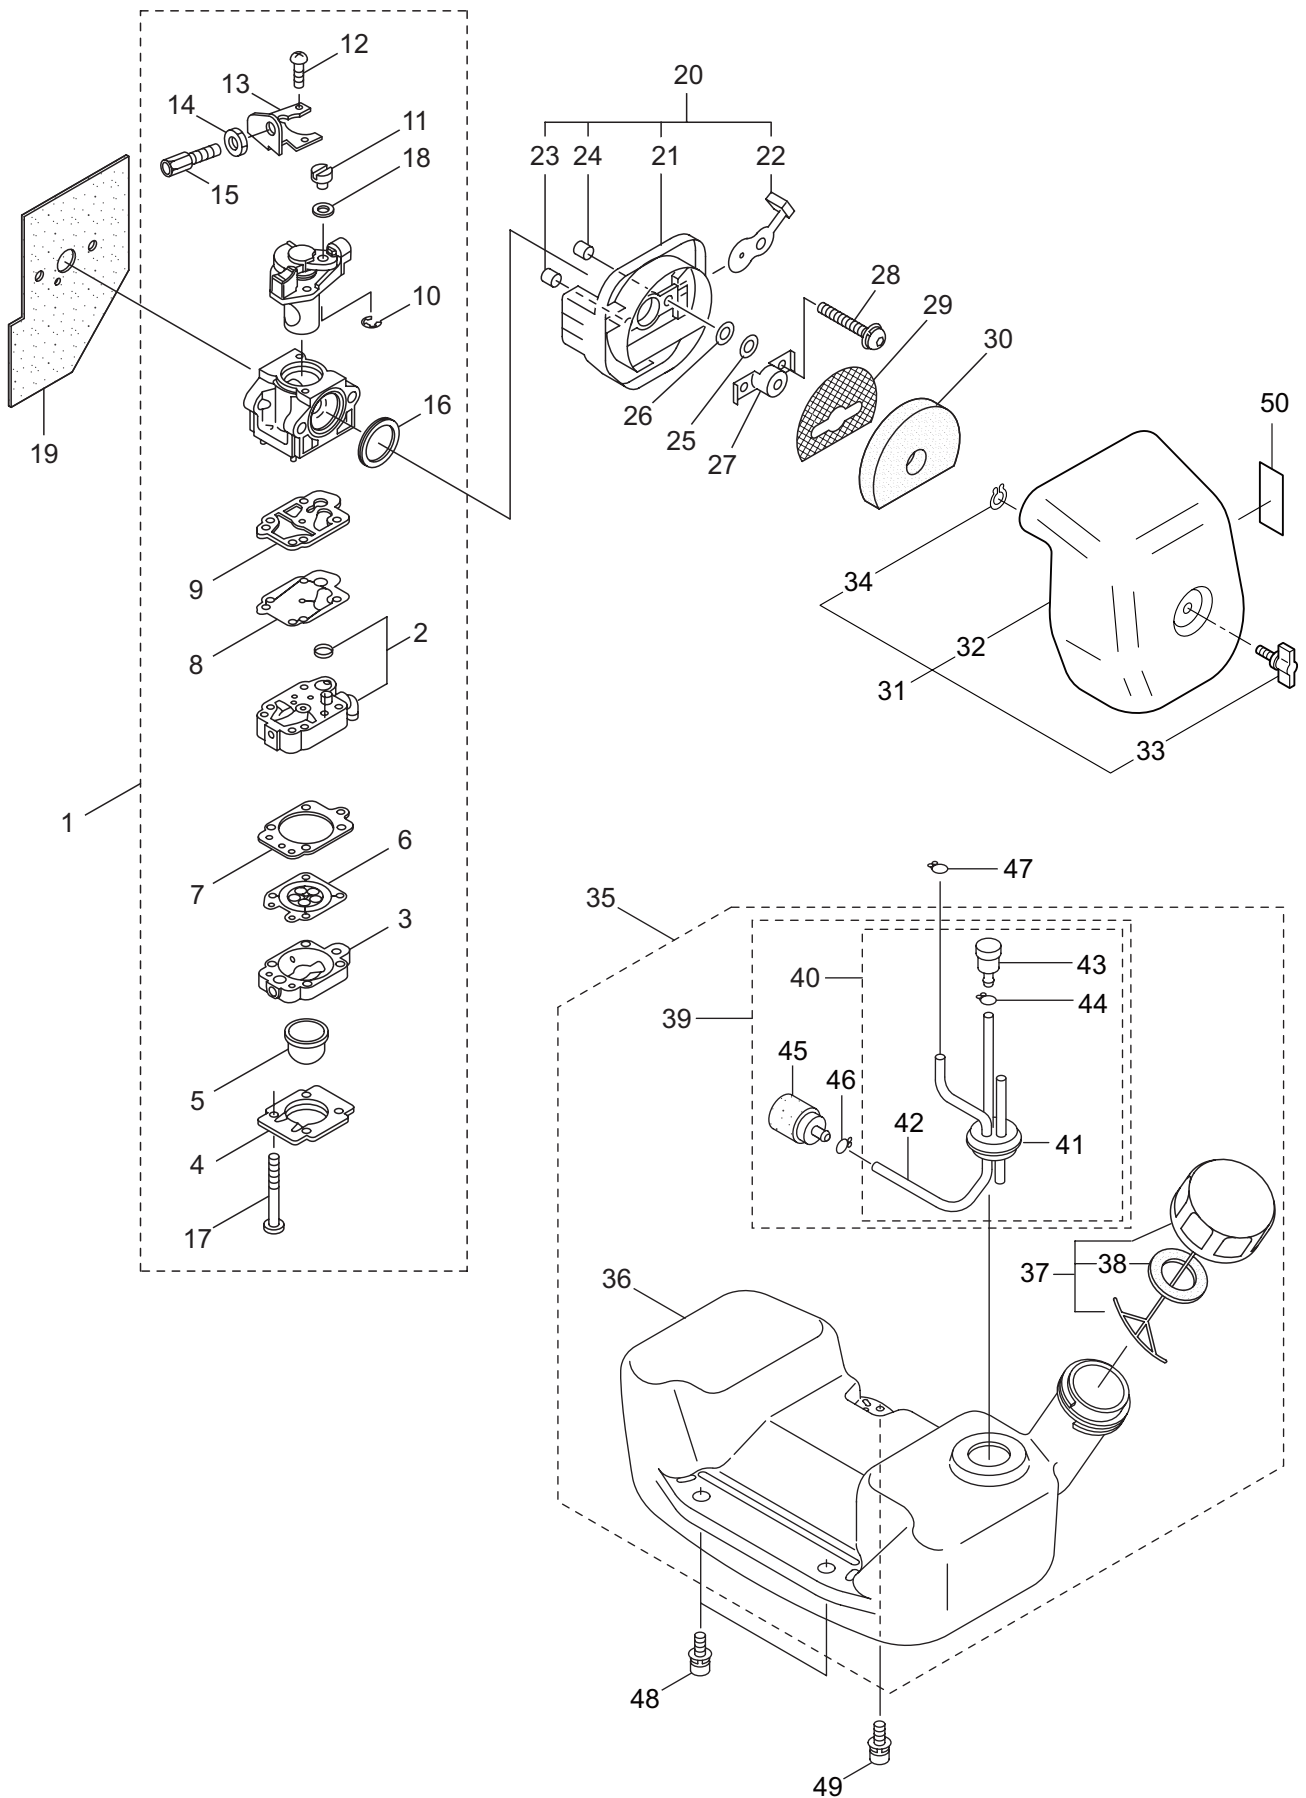

Ref. No.	Part No.	Part Name	Q'ty	Remarks
1-1	352838	MM300	1	
1-2	875097	Engine	1	CE300D/07
1-3	134399	Label	1	MARUYAMA
1-4	092005	Screw	5	5x15
1-5	130895	Flange	1	
1-6	101877	Buffer	1	
1-7	100234	Nut	1	M6
1-8	275109	Fan Case (Engine Side)	1	
1-9	125420	Cap Screw	4	M5x35
1-10	127528	Bolt	3	M6x30
1-11	118817	Chemical Tank	1	13L
1-12	091486	Cap, Chemical Tank	1	Incl.13,14
1-13	022362	Packing	1	
1-14	022363	Inner Cap	1	
1-15	022408	Cap, Hose Joint	1	
1-16	022409	Hose Joint	1	
1-17	100622	Rubber Tube	1	7x11x380L
1-18	028885	Packing	1	13x26xt2
1-19	276574	Joint Pipe	1	
1-20	101063	Joint Nut	1	
1-21	101062	Packing	2	16.5x27xt2.5
1-22	025863	Pipe Holder	1	
1-23	107237	Rubber Tube	1	
1-24	131152	Strainer	1	
1-25	109051	Clamp	1	
1-26	089806	Screw	1	M5x10
1-27	118521	Fan Case (Frame Side)	1	
1-28	128196	Tapping Screw	2	M5x14
1-29	130420	Tapping Screw	10	M5x25
1-30	118561	Collar	1	
1-31	118562	Band	1	
1-32	120320	Plate	2	
1-33	089826	Screw	4	M6x15
1-34	130053	Adapter	1	
1-35	130245	Bolt	3	M6x15
1-36	110466	Fan	1	
1-37	118248	Plate	1	
1-38	275147	Throttle Ass'y	1	Incl.39-48
1-39	275148	Throttle Lever Ass'y	1	Incl.40,41
1-40	125756	Throttle	1	
1-41	275149	Throttle Wire Ass'y	1	
1-42	118811	Grip	1	
1-43	127297	Screw	2	M5x20
1-44	125184	Band Ass'y	1	Incl.45-48
1-45	123132	Holder, (A)	1	

2. MM300 ENGINE (CYLINDER, CRANKCASE)

Ref. No.	Part No.	Part Name	Q'ty	Remarks
2-46	283504	Reel	1	
2-47	283505	Cam Plate	1	
2-48	283506	Spring	1	
2-49	283507	Spiral Spring	1	
2-50	267213	Screw	1	
2-51	283509	Starter Rope	1	
2-52	283510	Starter Grip	1	
2-53	283511	Rope Stopper	1	
2-54	280934	Starter Pawl Ass'y	1	
2-55	265724	Cap Screw	2	M4x25

3. MM300
ENGINE (CARBURETOR, FUEL TANK)

Ref. No.	Part No.	Part Name	Q'ty	Remarks
3-46	261117	Clip	1	
3-47	261117	Clip	1	
3-48	268940	Screw	2	M5x18
3-49	281715	Cap Screw	1	M5x20
3-50	261352	Label	1	Choke