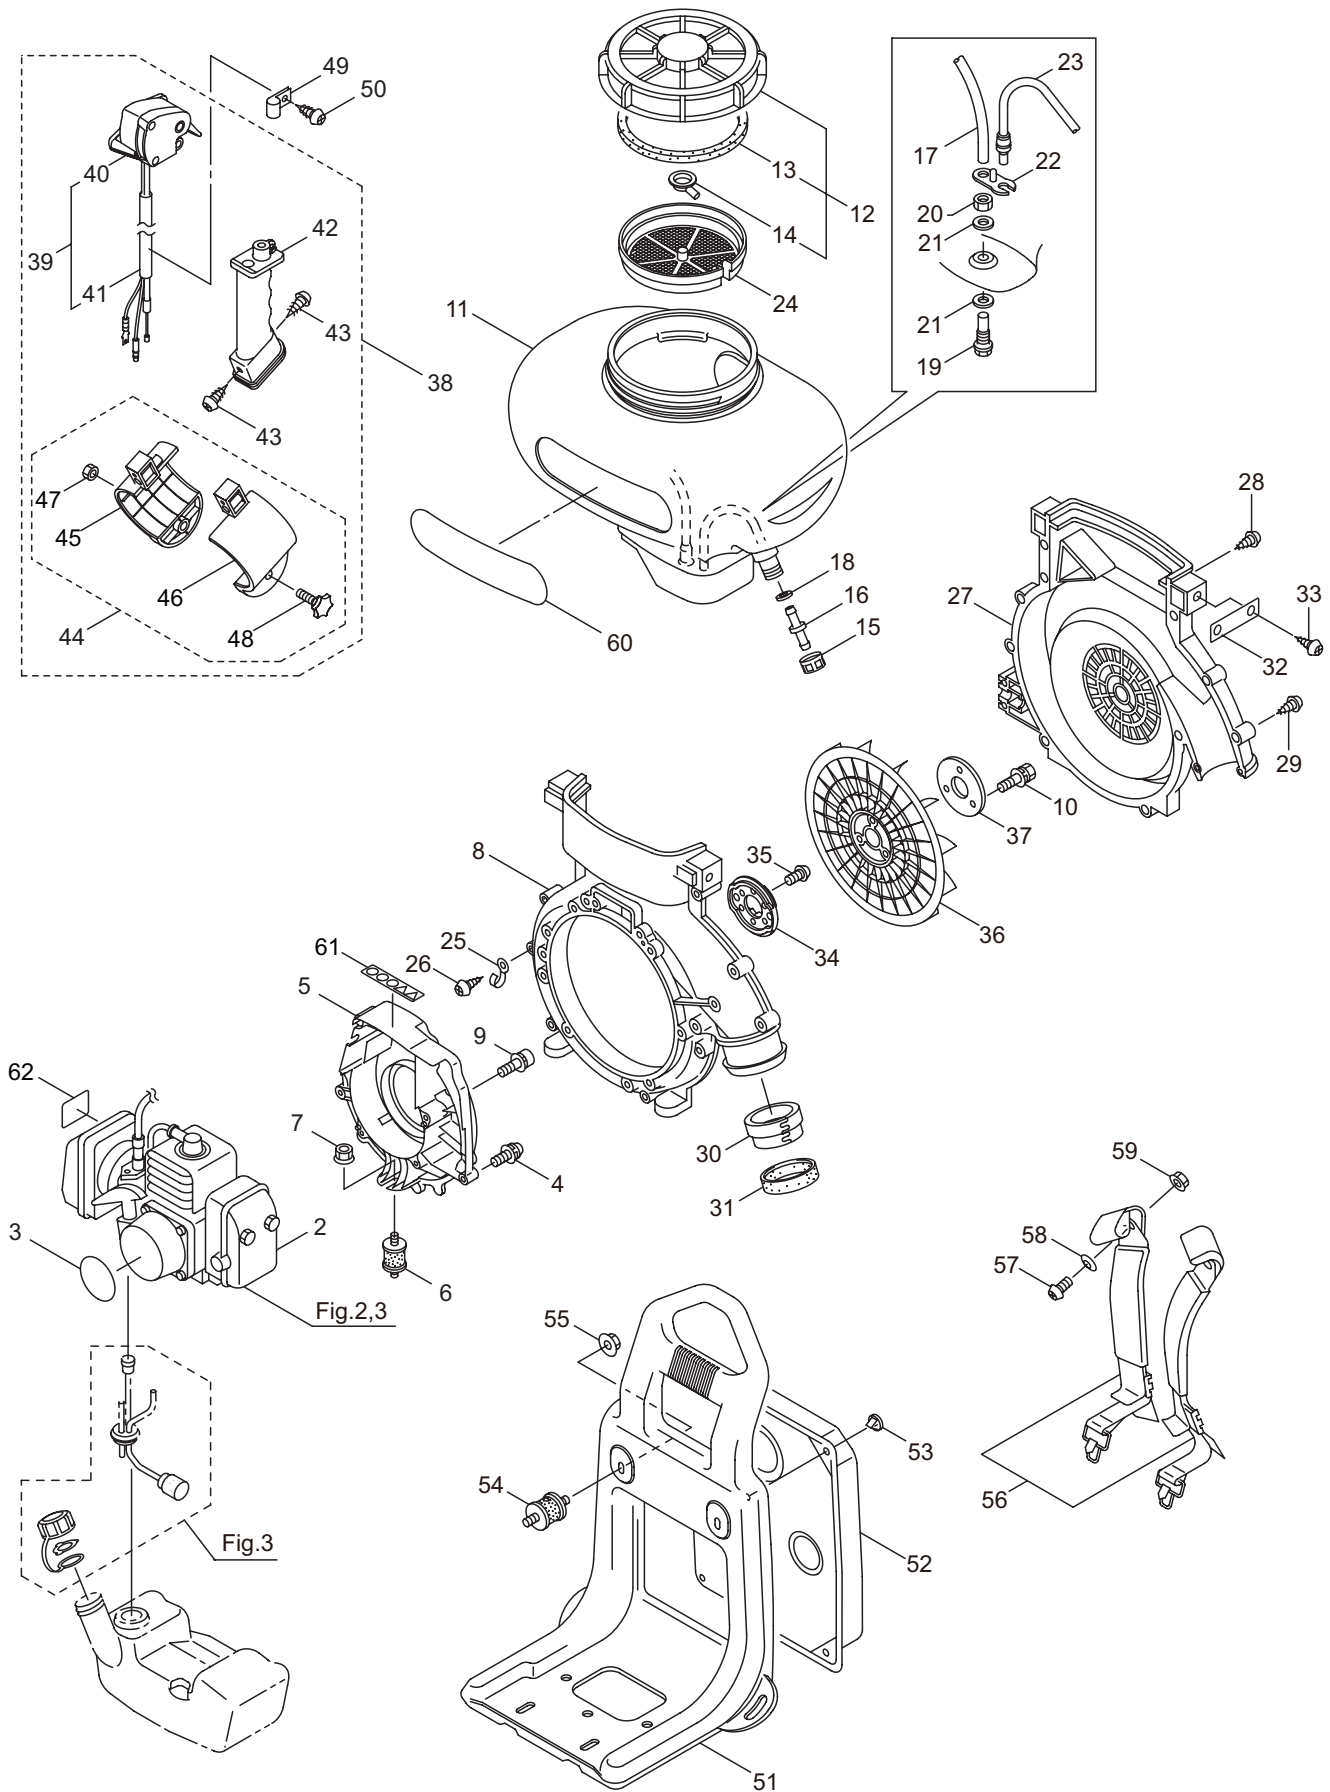

PARTS LIST

MM300

CONTENTS

1. MAIN BODY	1 ~ 4
2. ENGINE (CYLINDER, CRANKCASE)	5 ~ 8
3. ENGINE (CARBURETOR, FUEL TANK).....	9 ~ 12
4. ACCESSORIES	13 ~ 14

2017. 03.

MARUYAMA

P/N 524417

1. MM300
MAIN BODY

Ref. No.	Part No.	Part Name	Q'ty	Remarks
1-1	352838	MM300	1	
1-2	875097	Engine	1	CE300D/07
1-3	134399	Label	1	MARUYAMA
1-4	092005	Screw	5	5x15
1-5	130895	Flange	1	
1-6	101877	Buffer	1	
1-7	100234	Nut	1	M6
1-8	275109	Fan Case (Engine Side)	1	
1-9	125420	Cap Screw	4	M5x35
1-10	127528	Bolt	3	M6x30
1-11	118817	Chemical Tank	1	13L
1-12	091486	Cap, Chemical Tank	1	Incl.13,14
1-13	022362	Packing	1	
1-14	022363	Inner Cap	1	
1-15	022408	Cap, Hose Joint	1	
1-16	022409	Hose Joint	1	
1-17	100622	Rubber Tube	1	7x11x380L
1-18	028885	Packing	1	13x26xt2
1-19	276574	Joint Pipe	1	
1-20	101063	Joint Nut	1	
1-21	101062	Packing	2	16.5x27xt2.5
1-22	025863	Pipe Holder	1	
1-23	107237	Rubber Tube	1	
1-24	131152	Strainer	1	
1-25	109051	Clamp	1	
1-26	089806	Screw	1	M5x10
1-27	118521	Fan Case (Frame Side)	1	
1-28	128196	Tapping Screw	2	M5x14
1-29	130420	Tapping Screw	10	M5x25
1-30	118561	Collar	1	
1-31	118562	Band	1	
1-32	120320	Plate	2	
1-33	089826	Screw	4	M6x15
1-34	130053	Adapter	1	
1-35	130245	Bolt	3	M6x15
1-36	110466	Fan	1	
1-37	118248	Plate	1	
1-38	275147	Throttle Ass'y	1	Incl.39-48
1-39	275148	Throttle Lever Ass'y	1	Incl.40,41
1-40	125756	Throttle	1	
1-41	275149	Throttle Wire Ass'y	1	
1-42	118811	Grip	1	
1-43	127297	Screw	2	M5x20
1-44	125184	Band Ass'y	1	Incl.45-48
1-45	123132	Holder, (A)	1	