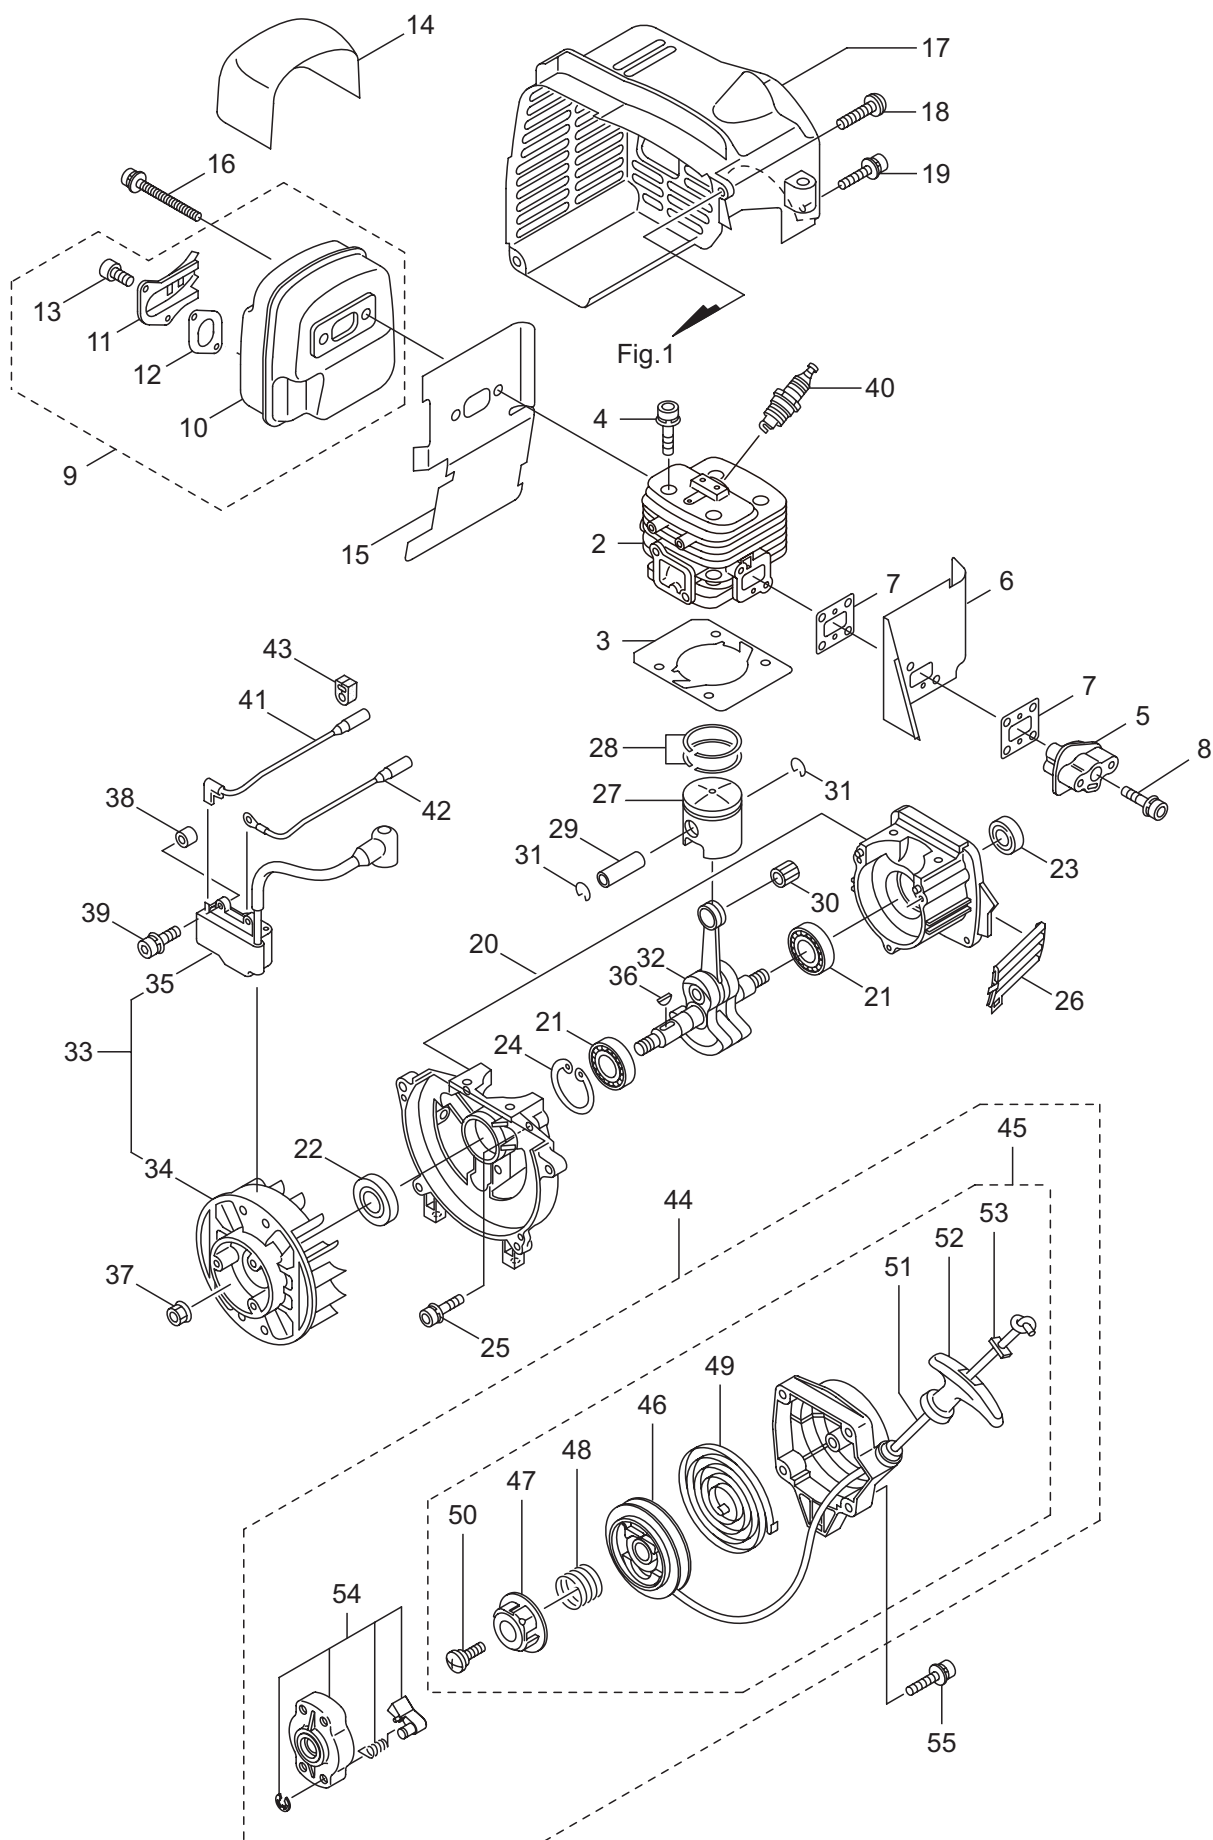

Ref. No.	Part No.	Part Name	Q'ty	Remarks
1-1	352838	MM300	1	
1-2	875097	Engine	1	CE300D/07
1-3	134399	Label	1	MARUYAMA
1-4	092005	Screw	5	5x15
1-5	130895	Flange	1	
1-6	101877	Buffer	1	
1-7	100234	Nut	1	M6
1-8	275109	Fan Case (Engine Side)	1	
1-9	125420	Cap Screw	4	M5x35
1-10	127528	Bolt	3	M6x30
1-11	118817	Chemical Tank	1	13L
1-12	091486	Cap, Chemical Tank	1	Incl.13,14
1-13	022362	Packing	1	
1-14	022363	Inner Cap	1	
1-15	022408	Cap, Hose Joint	1	
1-16	022409	Hose Joint	1	
1-17	100622	Rubber Tube	1	7x11x380L
1-18	028885	Packing	1	13x26xt2
1-19	276574	Joint Pipe	1	
1-20	101063	Joint Nut	1	
1-21	101062	Packing	2	16.5x27xt2.5
1-22	025863	Pipe Holder	1	
1-23	107237	Rubber Tube	1	
1-24	131152	Strainer	1	
1-25	109051	Clamp	1	
1-26	089806	Screw	1	M5x10
1-27	118521	Fan Case (Frame Side)	1	
1-28	128196	Tapping Screw	2	M5x14
1-29	130420	Tapping Screw	10	M5x25
1-30	118561	Collar	1	
1-31	118562	Band	1	
1-32	120320	Plate	2	
1-33	089826	Screw	4	M6x15
1-34	130053	Adapter	1	
1-35	130245	Bolt	3	M6x15
1-36	110466	Fan	1	
1-37	118248	Plate	1	
1-38	275147	Throttle Ass'y	1	Incl.39-48
1-39	275148	Throttle Lever Ass'y	1	Incl.40,41
1-40	125756	Throttle	1	
1-41	275149	Throttle Wire Ass'y	1	
1-42	118811	Grip	1	
1-43	127297	Screw	2	M5x20
1-44	125184	Band Ass'y	1	Incl.45-48
1-45	123132	Holder, (A)	1	

2. MM300 ENGINE (CYLINDER, CRANKCASE)

Ref. No.	Part No.	Part Name	Q'ty	Remarks
2-46	283504	Reel	1	
2-47	283505	Cam Plate	1	
2-48	283506	Spring	1	
2-49	283507	Spiral Spring	1	
2-50	267213	Screw	1	
2-51	283509	Starter Rope	1	
2-52	283510	Starter Grip	1	
2-53	283511	Rope Stopper	1	
2-54	280934	Starter Pawl Ass'y	1	
2-55	265724	Cap Screw	2	M4x25