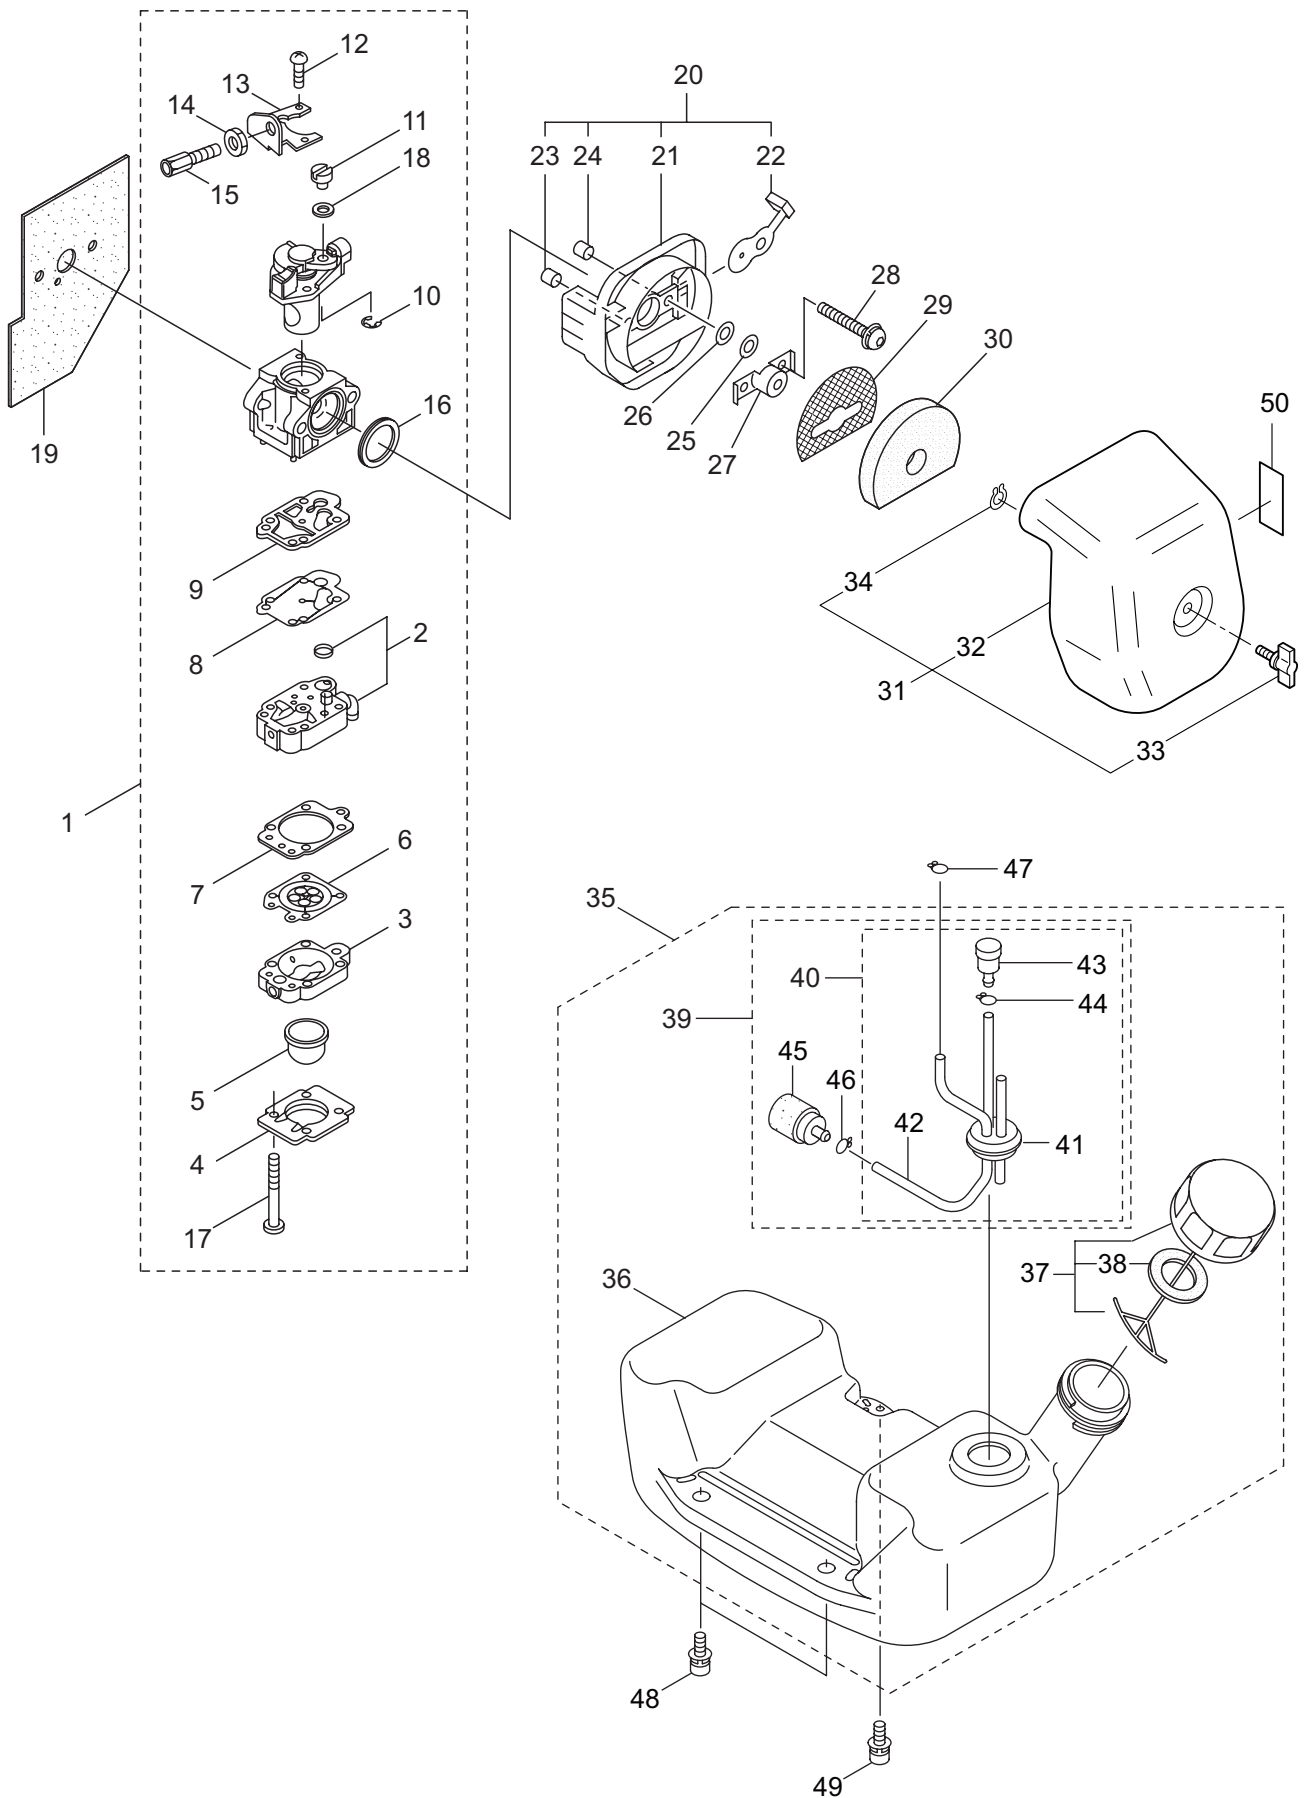

3. MM300 ENGINE (CARBURETOR, FUEL TANK)

Ref. No.	Part No.	Part Name	Q'ty	Remarks
3-1	288263	Carburetor Ass'y	1	Incl.2-18 New gasket required
3-2	264155	Pump Body	1	
3-3	262991	Purge Body	1	
3-4	262992	Cover Plate	1	
3-5	261874	Primer Bulb	1	
3-6	283905	Diaphragm, Meterring	1	
3-7	262993	Gasket	1	
3-8	262994	Diaphragm,Fuel Pump	1	
3-9	282576	Gasket	1	
3-10	261876	E-Ring	1	
3-11	261658	Swivel	1	
3-12	261875	Screw	2	
3-13	264677	Bracket	1	
3-14	261878	Nut	1	
3-15	261877	Adapter	1	
3-16	261657	Packing	1	
3-17	262996	Screw	4	
3-18	264678	Washer	1	
3-19	282578	Gasket	1	
3-20	268055	Air Filter Case Ass'y	1	Incl.21-24
3-21	268056	Air Filter Case	1	
3-22	268057	Valve	1	
3-23	268157	Sleeve	1	5.5x7.1x6L
3-24	268412	Sleeve	1	5.2x7.1x6.4L
3-25	263345	Packing	1	7.2x11xt1.3
3-26	263942	Washer	1	7.2x12xt0.15
3-27	263815	Stay	1	
3-28	264016	Cap Screw	2	M5x60
3-29	265026	Screen	1	
3-30	281861	Element	1	
3-31	268058	Air Filter Cover Ass'y	1	Incl.32-34
3-32	268059	Air Filter Cover	1	
3-33	281438	Knob	1	
3-34	261734	Snap Ring	1	#5
3-35	283220	Fuel Tank Ass'y	1	Incl.36-46
3-36	281587	Fuel Tank	1	
3-37	275306	Fuel Tank Cap Ass'y	1	Incl.38
3-38	274875	Gasket	1	
3-39	282538	Fuel Pipe Pick-up Ass'y	1	Incl.40-46
3-40	282539	Fuel Pipe Ass'y	1	Incl.41-44
3-41	268065	Grommet	1	
3-42	261690	Fuel Pipe	1	160L
3-43	261590	Breather	1	
3-44	261117	Clip	1	
3-45	264653	Filter Ass'y	1