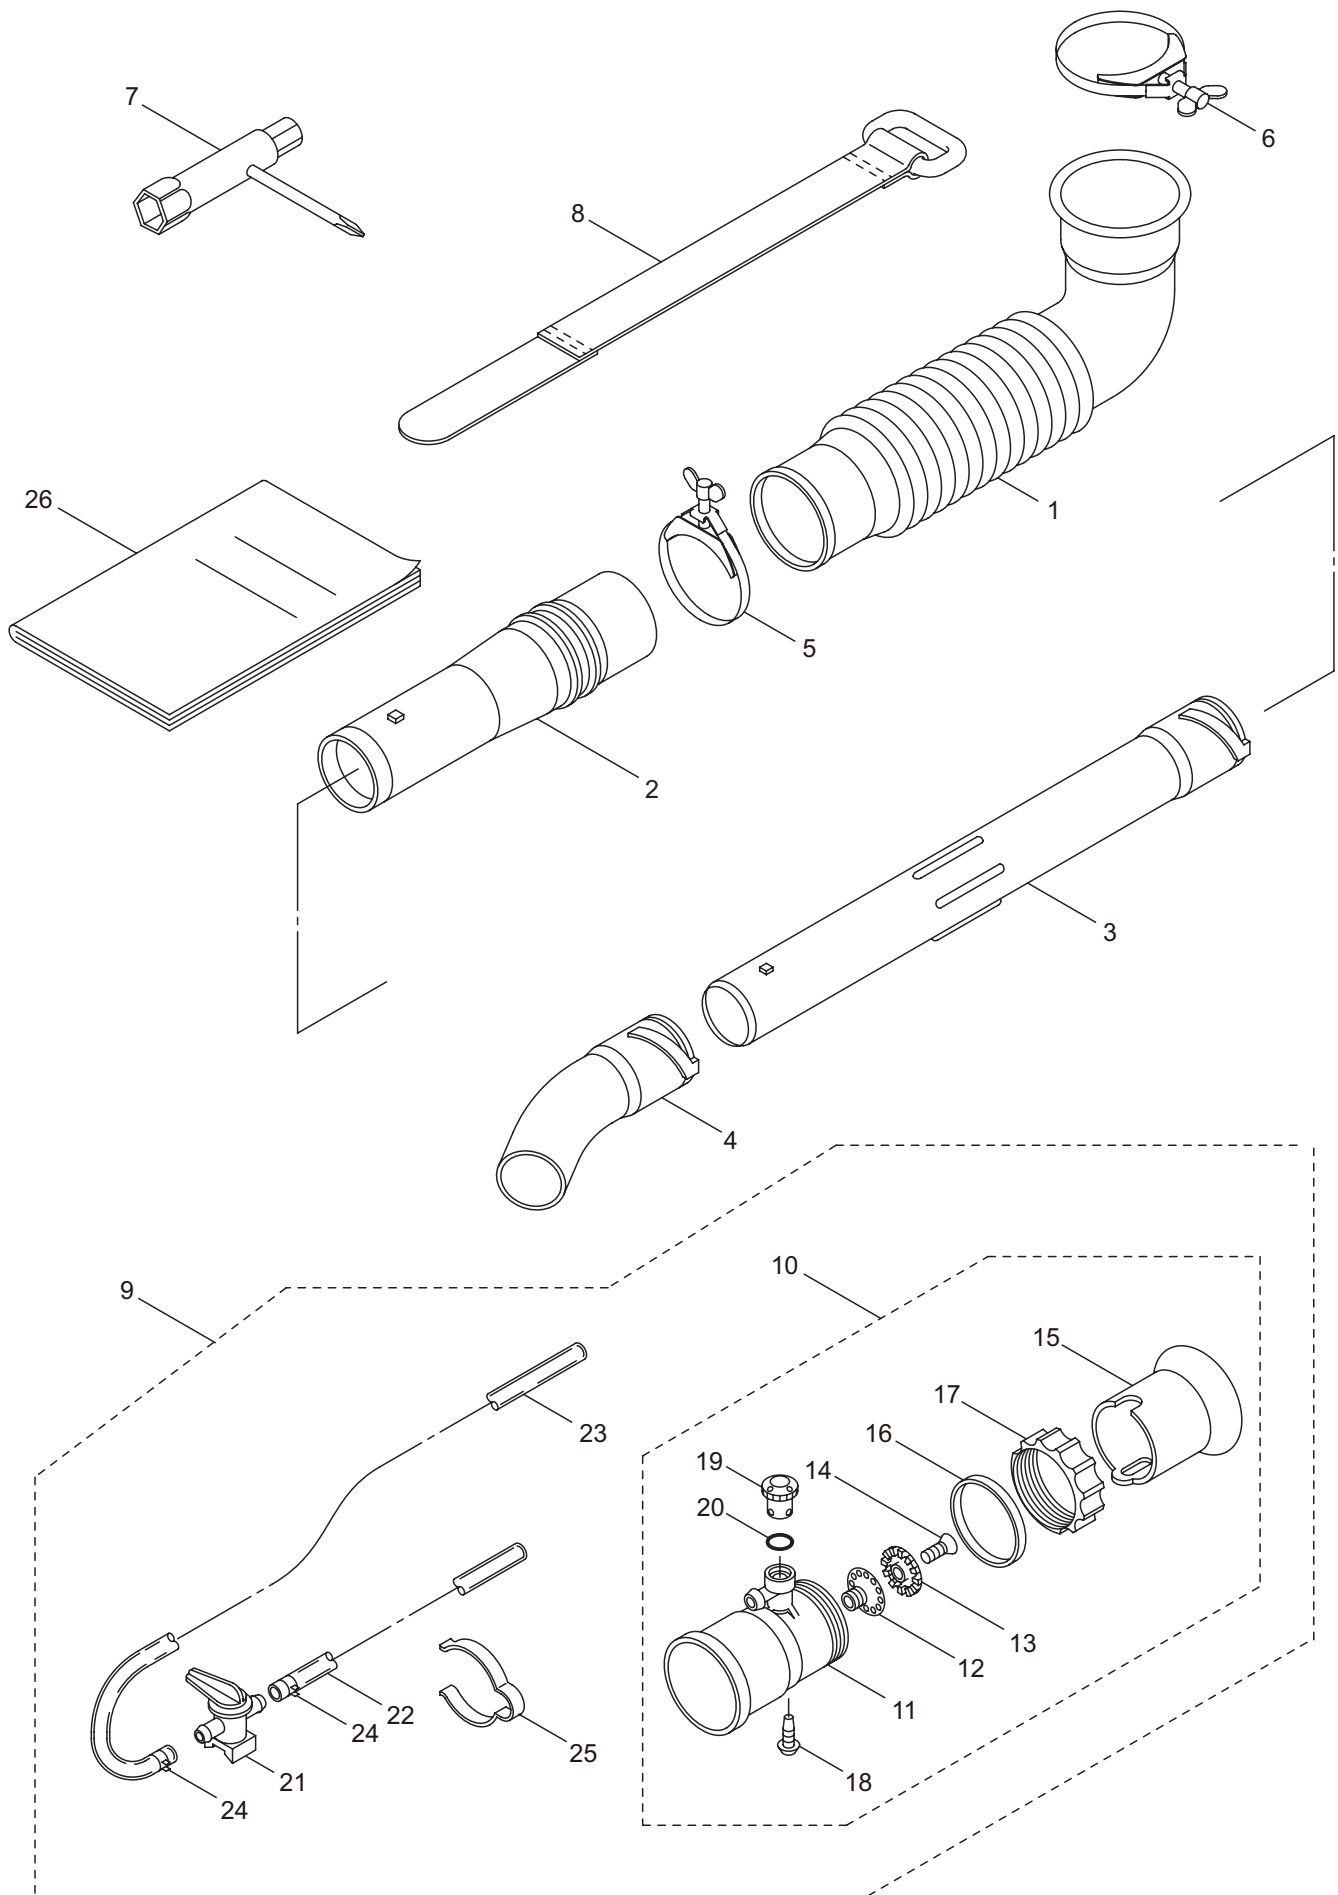

4. MM300 ACCESSORIES

Ref. No.	Part No.	Part Name	Q'ty	Remarks
4-1	118400	Flexble Pipe	1	
4-2	106721	Swivel Pipe	1	
4-3	107149	Straight Pipe	1	600L
4-4	106725	Bent Pipe	1	
4-5	128305	Clamp Ass'y	1	#78
4-6	128188	Clamp Ass'y	1	#85
4-7	210418	Box Spanner	1	13x19x(+)
4-8	127720	Band	1	
4-9	275106	Mist Attachment	1	Incl.10-25
4-10	024412	Mist Nozzle Ass'y	1	Incl.11-20
4-11	029749	Mist Nozzle	1	
4-12	024801	Nozzle Tip	1	
4-13	024802	Nozzle Cap	1	
4-14	087499	Screw	1	M3x12
4-15	024803	Collar,Nozzle Head	1	
4-16	024800	Clamp Ring	1	
4-17	024804	Nut	1	M60x1.5
4-18	024811	Stopper	1	
4-19	024805	Cock	1	
4-20	011345	O-Ring	1	P12
4-21	101872	Mist Cock Ass'y	1	
4-22	118975	Vinyl Pipe	1	9x12x1050L
4-23	024410	Vinyl Pipe	1	9x12x700L
4-24	043972	Hose Band	2	
4-25	024421	Stop Ring	2	
4-26	134400	Instruction Manual	1	MM300